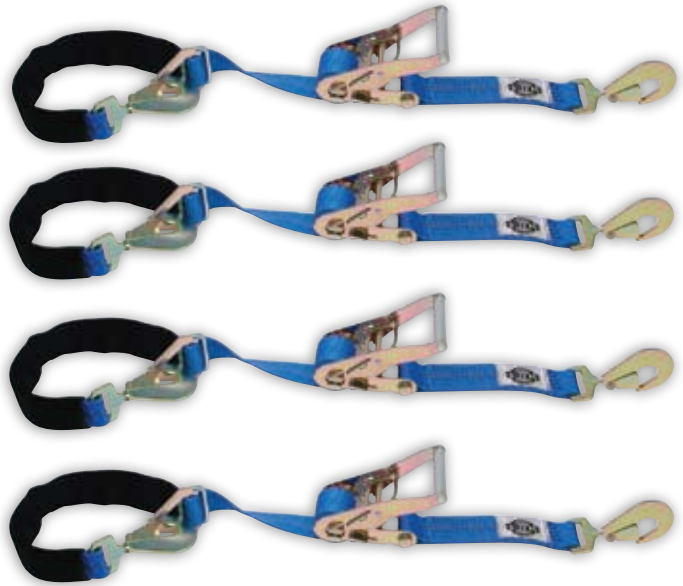

ULTRA PACK

For the ultimate in versatility, you will want this ultra pack. For most complicated tie-down applications, this premium package includes (4) 8' ratchet straps, (4) axle straps, and a free duffle bag. 10,000 lb. capacity.

PART #	DESCRIPTION	PRICE
4-PS3-8-R	RED STRAPS	\$149.95
4-PS3-8-B	BLUE STRAPS	\$149.95
4-PS3-8-K	BLACK STRAPS	\$149.95
4-PS3-8-Y	YELLOW STRAPS	\$149.95

**SPREADER BAR TIRE
TIE DOWN**

Ideal for the rear of a sprint car or dragster with wide rear tires. Constructed with a twisted snap hook on the fixed end and a direct hook ratchet for tensioning. Sold in pairs.

PART #	DESCRIPTION	PRICE
WNSB-1-R	SPRINT CAR	\$125.00
WNSB-2-R	DRAG CAR	\$125.00

SUPER PACK

For a little more flexibility, try the MAC'S super pack. This kit includes (4) 8' combo straps and a free duffle bag. 10,000 lb. capacity.

PART #	DESCRIPTION	PRICE
4-PS2-8-R	RED STRAPS	\$124.95
4-PS2-8-B	BLUE STRAPS	\$124.95
4-PS2-8-K	BLACK STRAPS	\$124.95
4-PS2-8-Y	YELLOW STRAPS	\$124.95

VALUE PACK

This value pack gives you everything needed to safely tie-down your vehicle, at a great economical price. Includes (2) adjustable tie-back straps, (2) 8' combo straps, and a free duffle bag. 10,000 lb. capacity.