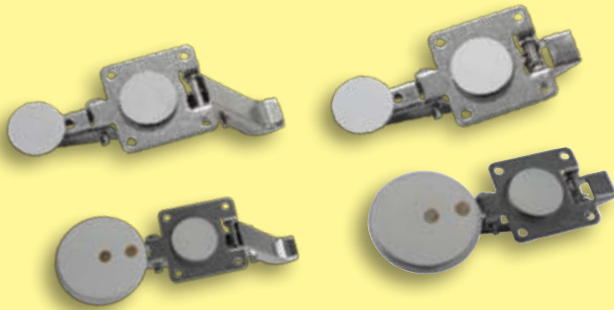

PAGE 67

ALUMINUM TANDEM CHAMBER MASTER CYLINDERS

PAGE 55

BILLET BOTTLE KNOBS

PAGE 36

BILLET CABLE KNOBS

PAGE 80

EXTENDED FILL CAP BUNGS

NEW COLOR FILL CAPS

NOW AVAILABLE IN SILVER AND RAW

PAGE 39

PAGE 39

SHOP ONLINE
WWW.CHASSISSHOP.COM

NEW AT CHASSIS SHOP!

NEW STYLE ESCAPE HATCH LATCHES

PAGE 29

NEW SIZES OF CHROMOLY PLATE

PAGE 1

NEW STYLE FUNNY CAR BOX

PAGE 53

ALUMINUM DONUTS

PAGE 84

STRAIGHT EXHAUST TUBING

PAGE 83